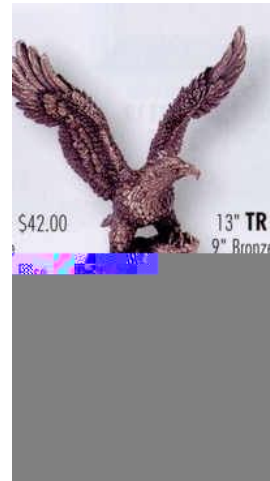

## Eagle Head Award

Item Number: \*\*

Eagle Head, 4-1/2"x2-3/4", Brass Plated,  
4"x4"x2-1/4" Base, Wood Base

Colors: Assorted

Qty	1	5	10	25
Price	\$48.34	\$40.77	\$38.61	\$35.40

Packaging and Delivery: Corrugated box. Normal production time is 15 to 20 working days.

Qty	1
Price	\$50.60

Packaging and Delivery: Bulk. Normal production time is 2 to 30 working days.

**9" Sculpture Bronze Metal Clad Eagle Trophy W/ 13" Walnut Finish Base**

Item Number: \*\*

9", Sculpture, Trophy, Eagle, Bird, 13" Square Base, Engraving Plate, Bronze Metal Clad

Colors: Walnut Brown Base, Gold Plate, Bronze Gold

Qty	1
Price	\$50.60

Packaging and Delivery: Bulk. Normal production time is 2 to 30 working days.

**8-1/2"x4-1/2" Antique Bronze Cast Eagle Head Award**