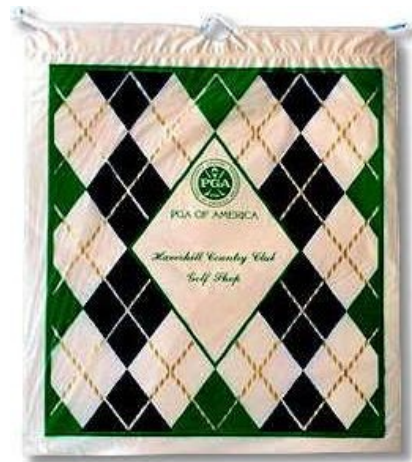

**9"X13" Cotton Draw String Closure Bag, 1-3/4 ML - 2 Color**

Item Number: \*\*

9"X13", Cotton Draw String, Closure, 1-3/4  
 Milliliter, 2 Color

Colors: White, Black, Yellow, Dark Brown,  
 Ivory Beige, Red, Orange, Gray, Clear, Silver,  
 Gold, Assorted, White String, Black String

Qty	25000	10000	5000	3000
Price	\$0.33	\$0.36	\$0.40	\$0.51

**9"X13" Cotton Draw String Closure Bag, 1-3/4 MI - 3 Color**

Item Number: \*\*

9"X13", Cotton Draw String, Closure, 1-3/4 Milliliter, 3 Color

Colors: White, Black, Yellow, Dark Brown, Ivory Beige, Red, Orange, Gray, Clear, Silver, Gold, Assorted, White String, Black String

Qty	25000	10000	5000
Price	\$0.40	\$0.47	\$0.51

**14"X16"X4" Cotton Draw-Strings Bag (4 Color)**

Item Number: \*\*

14"X16"X4", Single Wall Construction, Cotton, Drawstring, 1-3/4 Mil., Four Color

Colors: Assorted

Qty	25000	10000
Price	\$0.44	\$0.53

**10"X14"X5" Draw String Backpack W/ Adjustable Web Strap**

Item Number: \*\*

10"X14"X5", Draw String, Adjustable Web Strap, Shoulder Strap, Oval Bottom, Front Zip Pocket, 420d Nylon