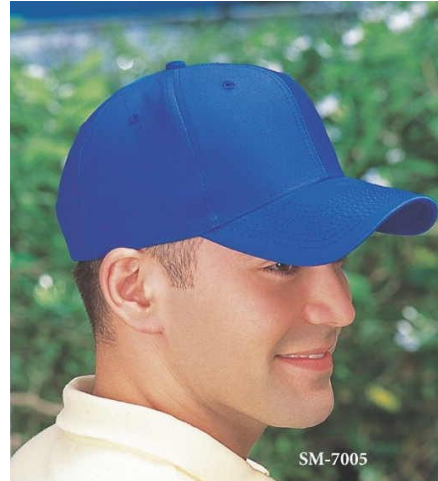

**** IMPORTANT ****

If you become an approved distributor for Gallant the prices listed would be 20% lower for you.....

1-800-330-1343
~ Creating Lasting Impressions ~

Solid Color Cotton Twill Constructed Cap (Embroidered) (Std. Svc.)

Item Number: **

Cotton Twill, Constructed, 6 Panel, Sewn
Eyelet, Pre Curved Visor, Adjustable, Plastic
Closure, Button, Up To 7000 Stitch, 7 Thread
Color

Colors: White, Royal Blue, Navy Blue, Red,
Black

Solid Color Brushed Cotton Constructed Cap (Embroidered) (Standard S

Item Number: **

Brushed Cotton, Constructed, Medium Profile,
6 Panel, Sewn Eyelet, Fabric Strap, Brass
Buckle, Pre Curved Visor, Up To 7000 Stitch, 7
Thread Color

100% Cotton Twill 5 Panel Cap (Silk Screen)

Item Number: **

100% Cotton Twill, 5 Panel, Silk Screen, Half Moon Buckram, Braid Visor, Adjustable Strap, Plastic Snap Tab, Snap Tab Closure, Sweatband

Colors: White, Black, Navy Blue, Royal Blue, Forest Green