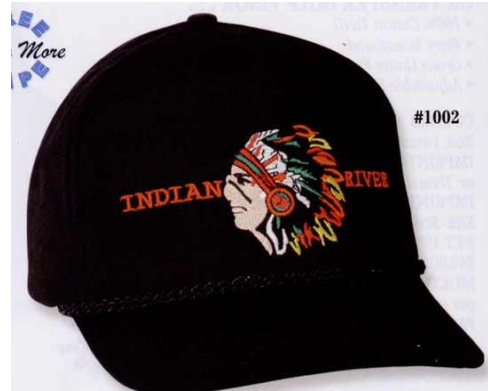

100% Brush Cotton Twill, 6 Panel, Medium
Profile, Structured Crown, Pre Curved Visor,
Adjustable Strap, Velcro Strap Closure, Button,
Eyelet, Embroidery

Colors: Black, Green, Light Khaki Beige, Navy
Blue, Royal Blue, Red, White

Qty	144
Price	\$5.28

Additional Charges: Setup: \$40.00

100% Cotton Twill 5 Panel Cap (Embroidered)

Item Number: **

100% Cotton Twill, 5 Panel, Embroidery, Half Moon Buckram, Braid Visor, Adjustable Strap, Plastic Snap Tab, Snap Tab Closure, Sweatband

Colors: White, Black, Navy Blue, Royal Blue, Forest Green

Qty	1008	576	288	144	96	48
Price	\$5.42	\$5.55	\$5.70	\$5.86	\$5.99	\$6.27

100% Cotton Twill Cap A/ Adjustable Strap (Embroidered)

Item Number: **

100% Cotton Twill, 6 Panel, Low Profile,
 Unstructured Crown, Garment Washed, Cotton
 Chino, Pre Curved Visor, 6 Sewn Eyelet,
 Adjustable Strap, Hide Away Strap, Sliding
 Brass Buckle, Embroidery

Colors: Lemon Yellow, Poppy Red, Electric
 Blue, Tangerine Orange, Caribbean Blue