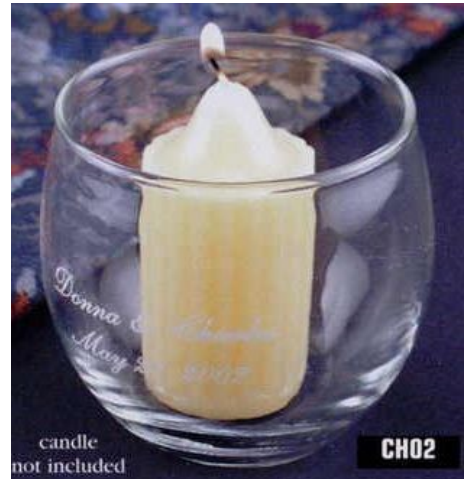

Votive Candle Holder

Item Number: **

Votive, Candle, Glass, 1 Color, 1 Side, 2 Side

Colors: Clear

Qty	72	144	288	576	1008
Price	$3.04	$2.78	$2.58	$2.38	$2.28