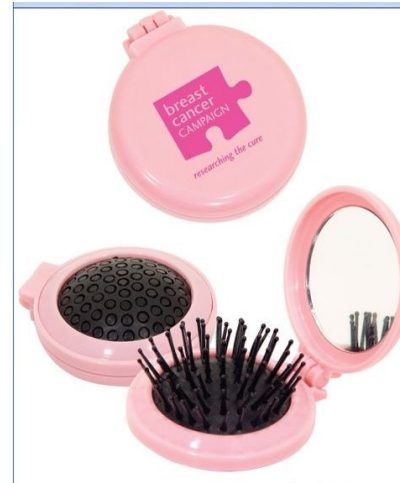

3" Pink Compact Mirror With Brush

Item Number: **

3", Compact, Round, Hinge, Prong, Reflection

Colors: Pink

Imprint Information: 1-1/2" DIAMETER
imprint area; Pad printed